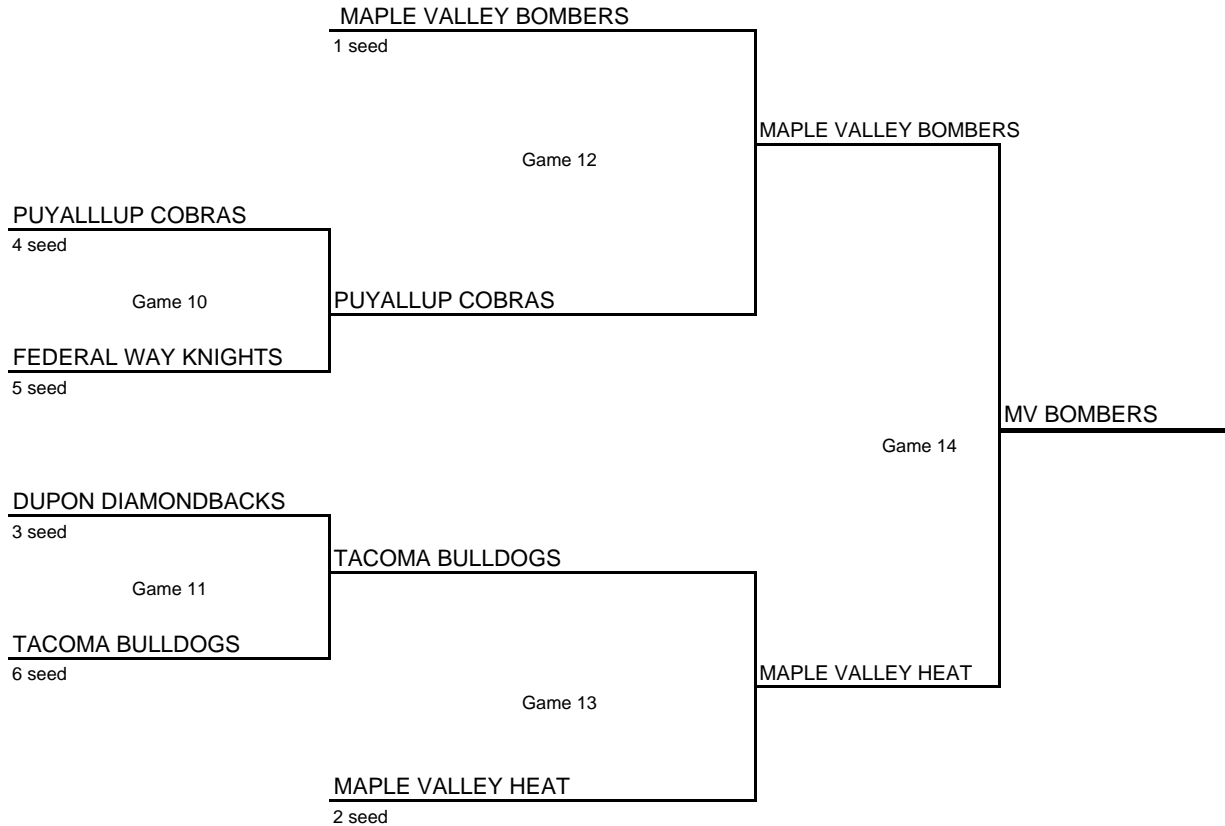

**Federal Way Knights Baseball Club Presents
SUMMER KNIGHTS V
8 Year Old Division Playoffs
July 23-26, 2009
6 Teams - Single Elimination**

SEEDING RULES (Teams are Seeded 1-6, without regard to the pool groups)

Win Loss record determines final seeds, below is the tie-breaker criteria

1. Head-to-Head (only if all the teams in the tie have played each other)
2. Total run differential
3. Fewest runs allowed
4. Most runs scored
5. True differential in Last Pool Play Game
6. Coin Toss