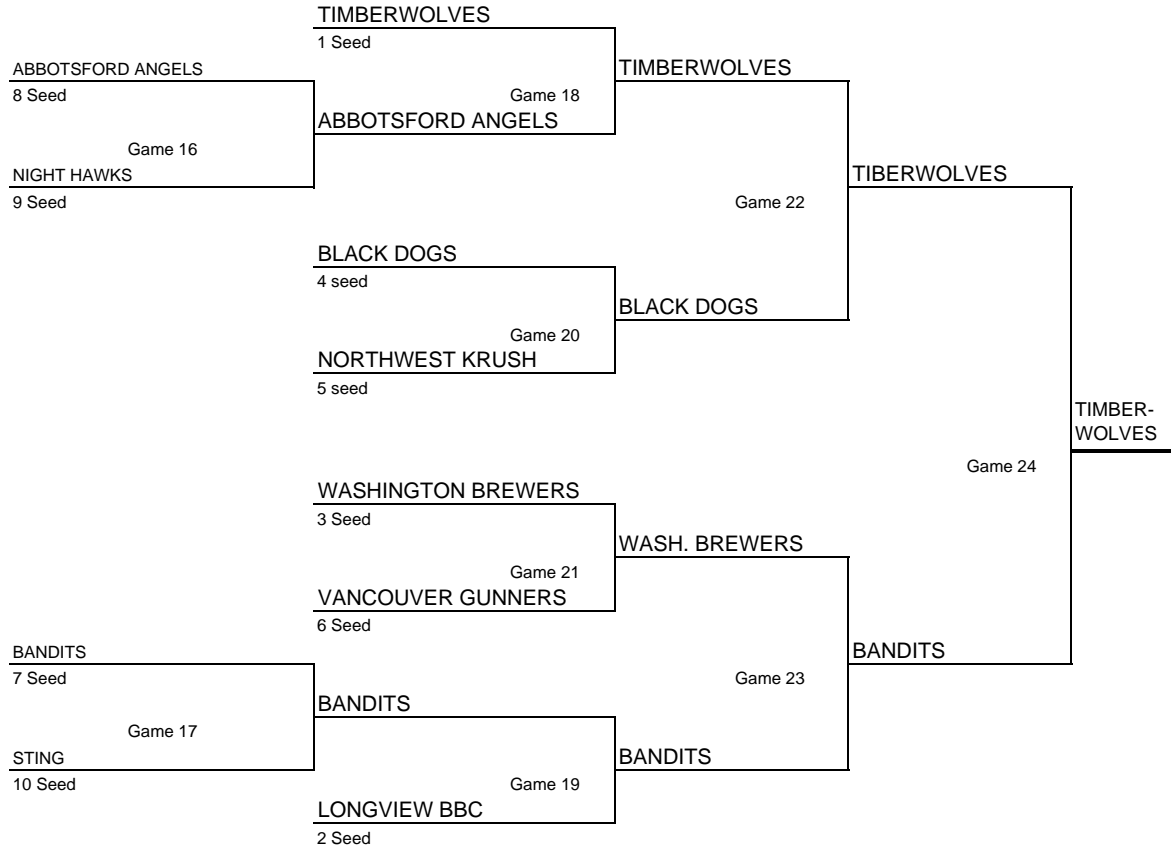

**Federal Way Knights Baseball Club Presents
SUMMER KNIGHTS V
15 Year Old Division Playoffs
July 23-26, 2009
10 Teams - Single Elimination**

SEEDING RULES (Teams are Seeded 1-10, without regard to the pool groups)

Win Loss record determines final seeds, below is the tie-breaker criteria

1. Head-to-Head (only if all the teams in the tie have played each other)
2. Total run differential
3. Fewest runs allowed
4. Most runs scored
5. True differential in Last Pool Play Game
6. Coin Toss