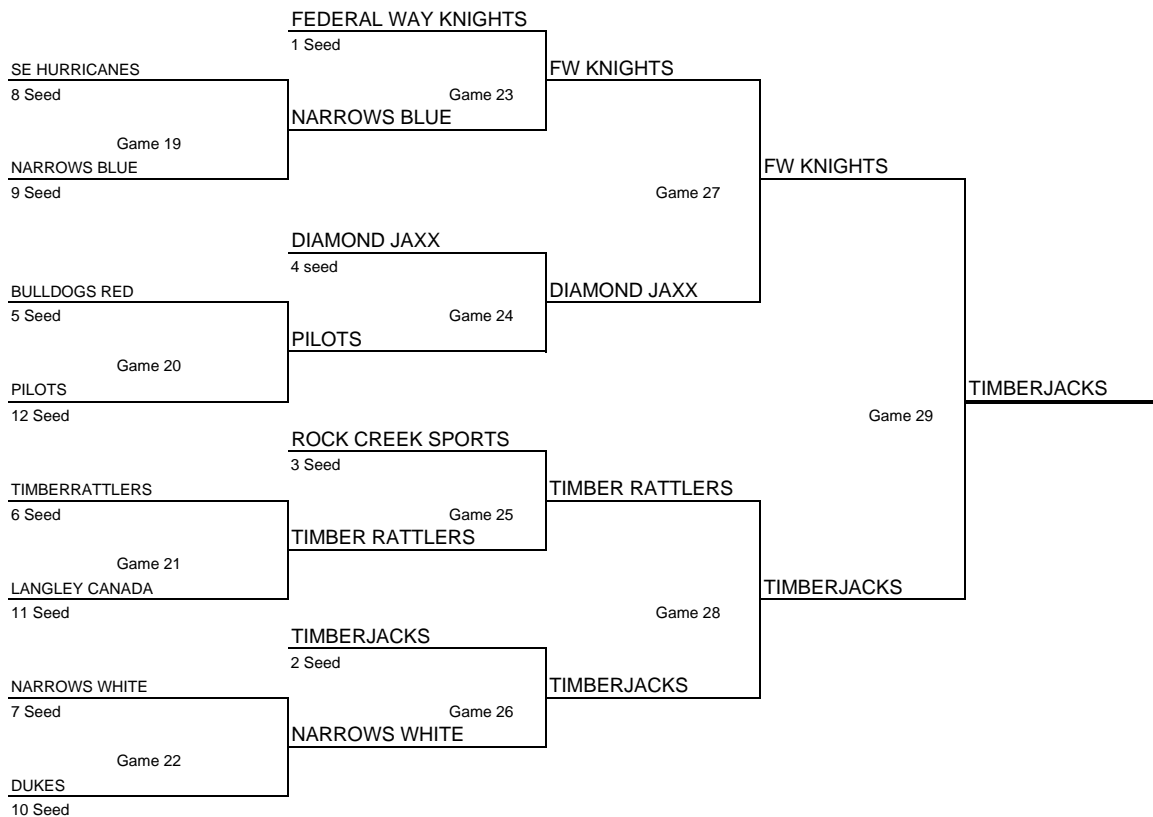

**Federal Way Knights Baseball Club Presents
SUMMER KNIGHTS V
14 Year Old Division Playoffs
July 23-26, 2009
12 Teams - Single Elimination**

SEEDING RULES (Teams are Seeded 1-12, without regard to the pool groups)

Win Loss record determines final seeds, below is the tie-breaker criteria

1. Head-to-Head (only if all the teams in the tie have played each other)
2. Total run differential
3. Fewest runs allowed
4. Most runs scored
5. True differential in Last Pool Play Game
6. Coin Toss