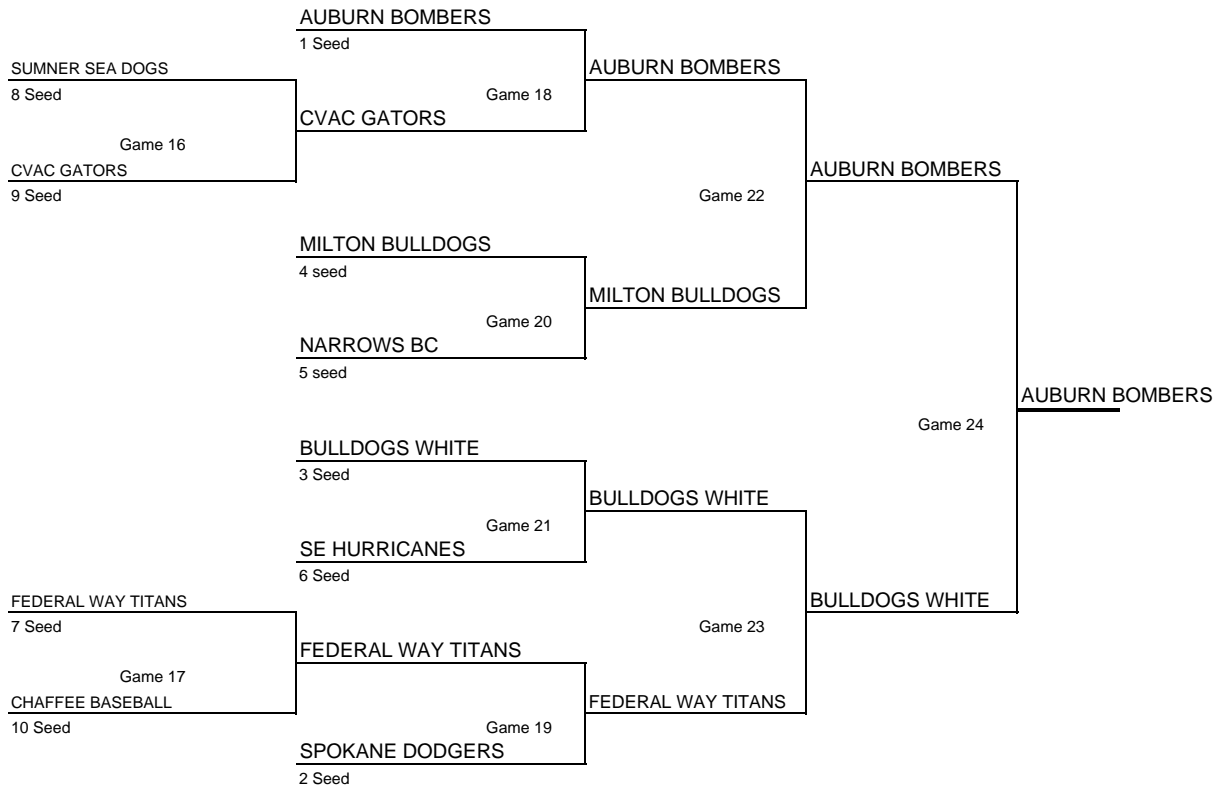

**Federal Way Knights Baseball Club Presents
SUMMER KNIGHTS V
13 Year Old Division Playoffs
July 23-26, 2009
10 Teams - Single Elimination**

SEEDING RULES (Teams are Seeded 1-10, without regard to the pool groups)

Win Loss record determines final seeds, below is the tie-breaker criteria

1. Head-to-Head (only if all the teams in the tie have played each other)
2. Total run differential
3. Fewest runs allowed
4. Most runs scored
5. True differential in Last Pool Play Game
6. Coin Toss