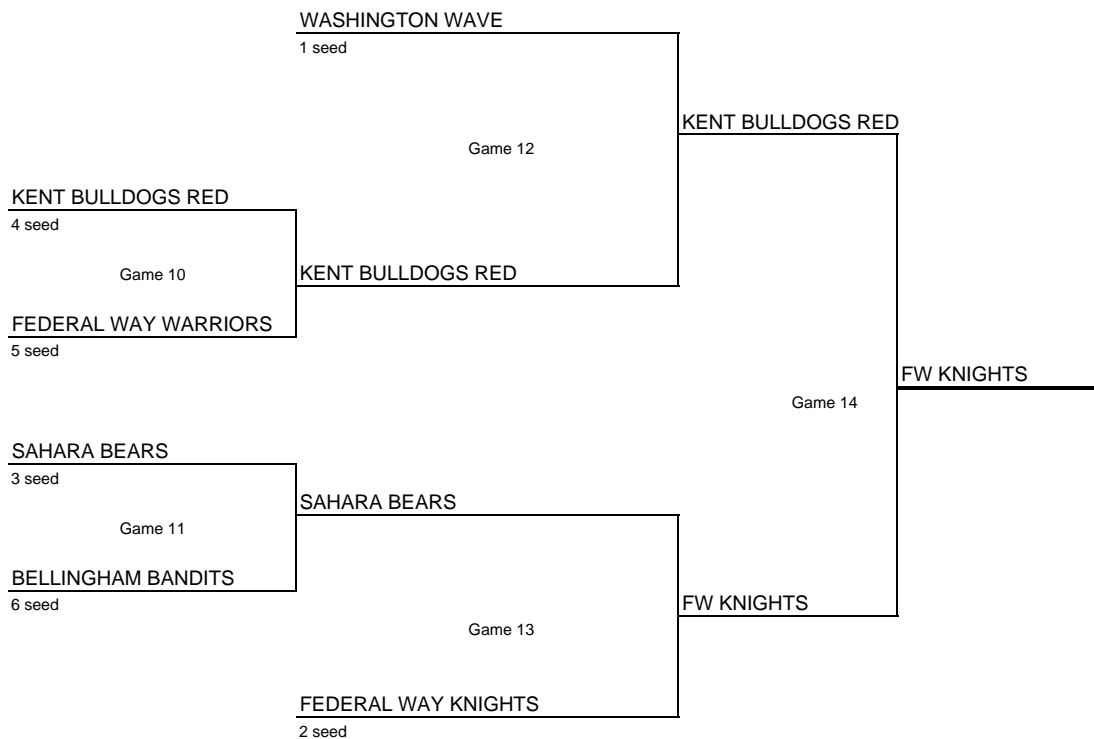

**Federal Way Knights Baseball Club Presents
SUMMER KNIGHTS V
12 Year Old Division Playoffs
July 23-26, 2009
6 Teams - Single Elimination**

SEEDING RULES (Teams are Seeded 1-6, without regard to the pool groups)

Win Loss record determines final seeds, below is the tie-breaker criteria

1. Head-to-Head (only if all the teams in the tie have played each other)
2. Total run differential
3. Fewest runs allowed
4. Most runs scored
5. True differential in Last Pool Play Game
6. Coin Toss